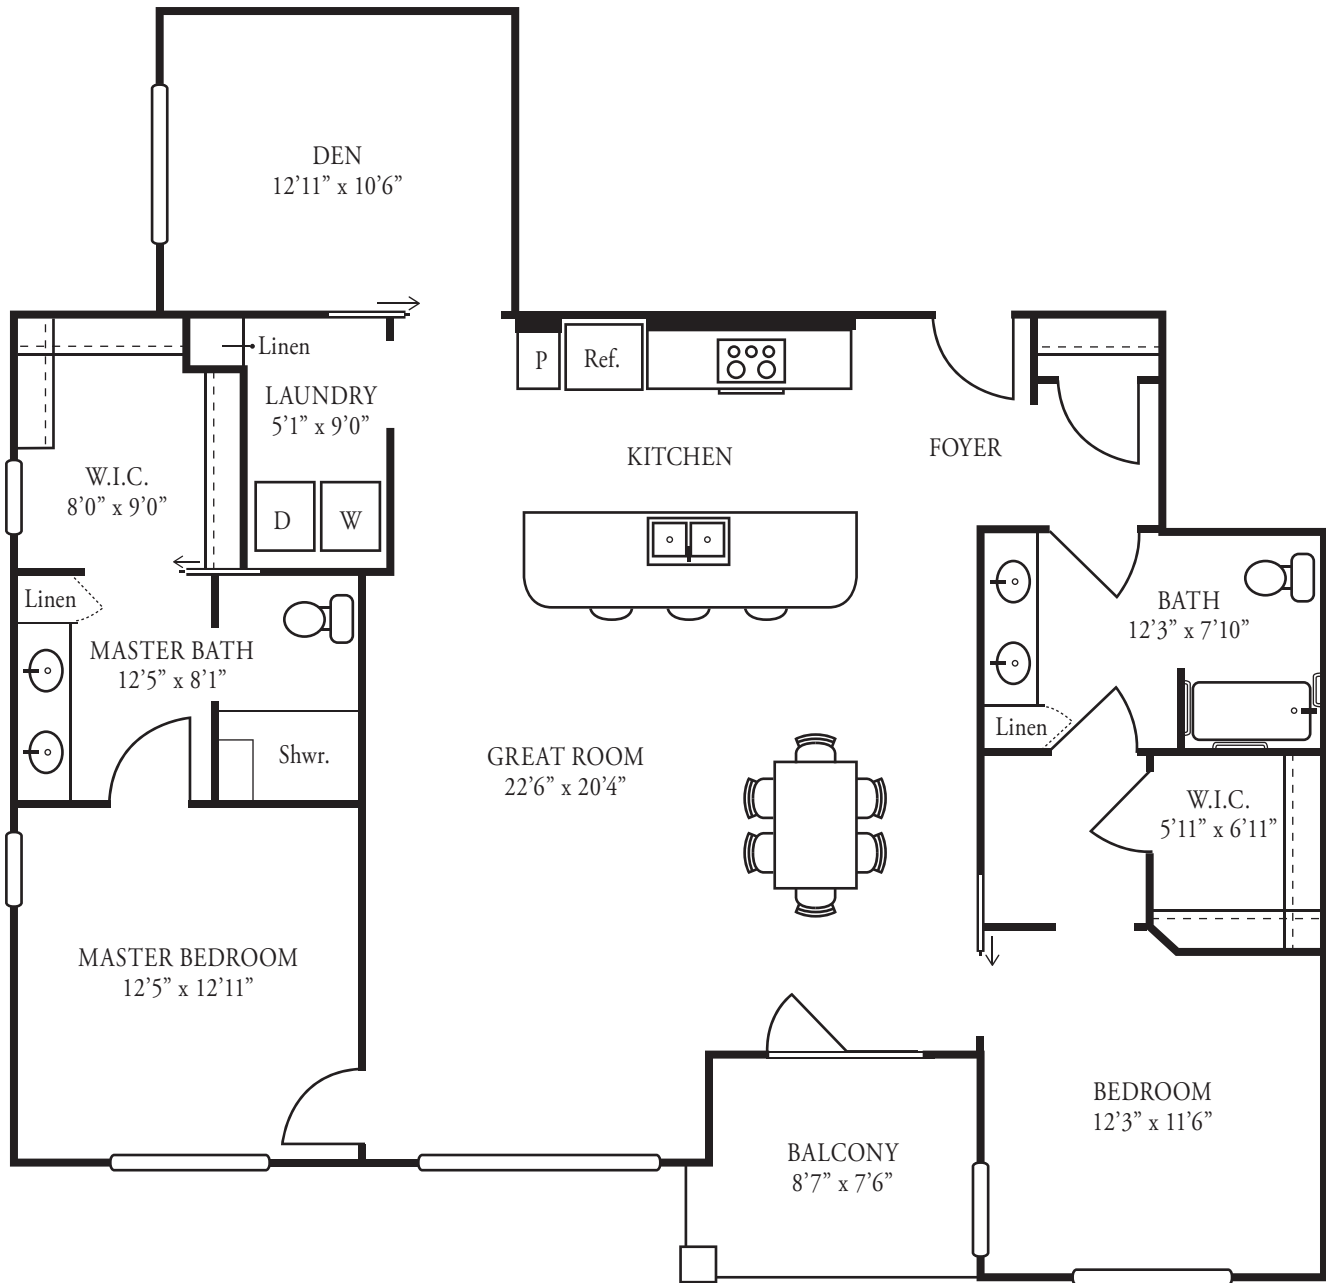

Empire | Apartment

2 bedrooms/2 baths/den | 1,582 sq. ft.

brcliving.org

1.800.419.9129 | 540.828.2540

302 North Second Street

Bridgewater, Virginia 22812

THE
GROVE
at
BRIDGEWATER
RETIREMENT COMMUNITY